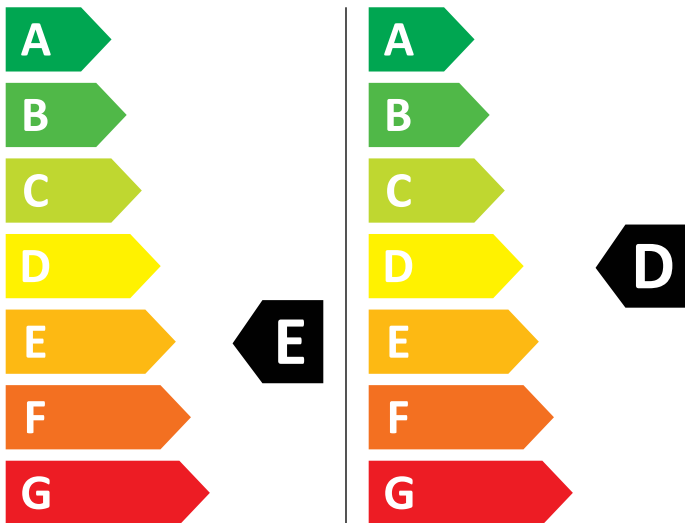

ENERG

AEG

L6WBN86JW 914600133

💧 266 kWh/100

💧 73 kWh/100

4,0 kg

8,0 kg

60 L