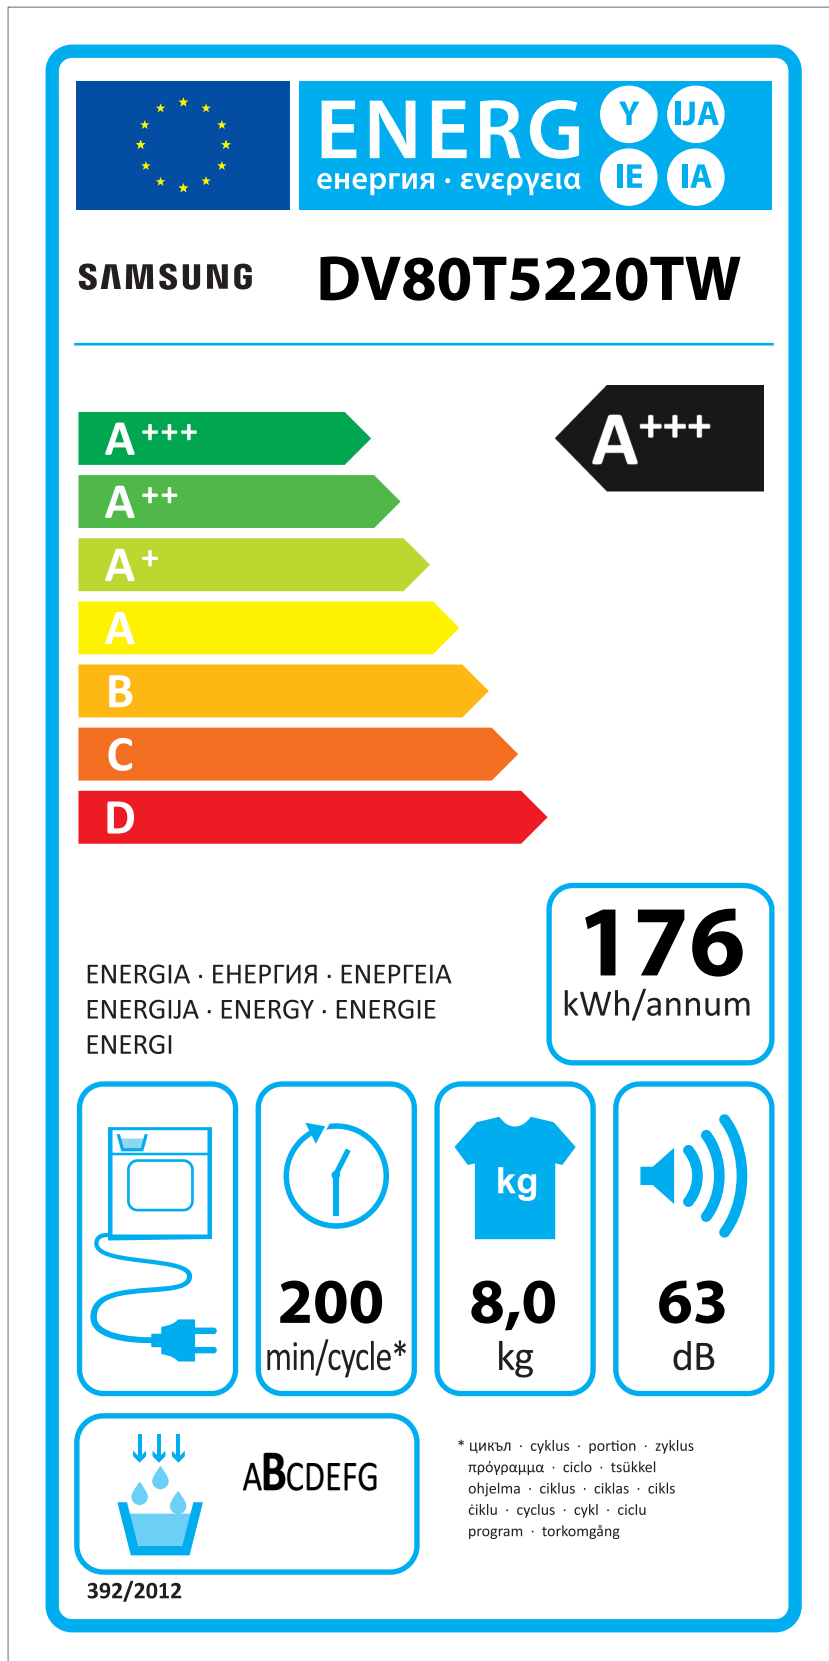

# ERP LABEL ENERGY (DRYER CONDENSER TYPE)

CODE : DC68-03225C  
Size : 110 x 220 (mm)  
Material : ART